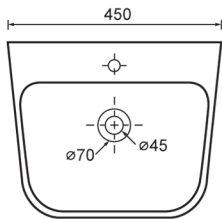

VELOSO MINI BASIN
450x360x365
361112

HEIRLOOM
THE FINISHING TOUCH

TOP

FRONT

SIDE

MEASUREMENTS SUBJECT TO MANUFACTURING TOLERANCE
SPECIFICATIONS MAY CHANGE WITHOUT NOTICE