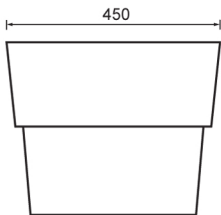

VELOSO MINI BASIN
450x360x365
361112

HEIRLOOM
THE FINISHING TOUCH

TOP

FRONT

SIDE

MEASUREMENTS SUBJECT TO MANUFACTURING TOLERANCE
SPECIFICATIONS MAY CHANGE WITHOUT NOTICE