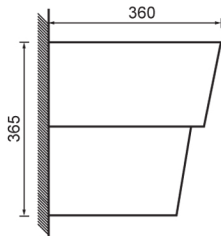

VELOSO MINI BASIN
450x360x365
361112

HEIRLOOM
THE FINISHING TOUCH

TOP

FRONT

SIDE

MEASUREMENTS SUBJECT TO MANUFACTURING TOLERANCE
SPECIFICATIONS MAY CHANGE WITHOUT NOTICE